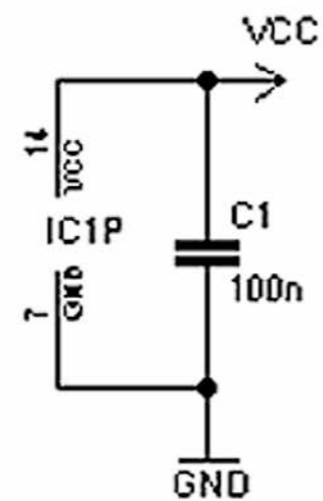

SYNC - IC20 (7486) pin 3  
 VID-IN - IC20 (7486) pin 6

IC1	R1
7400	8K2~10K
74LS00	8K2~10K
74HC00	1K2~1K5
74HCT00	2K2~2K7

Adaptador de Video Composto para TK85/CP200 <a href="http://danjovic.blogspot.com">http://danjovic.blogspot.com</a>	danjovic@hotmail.com
	TK85AV4L
	16/05/2015 02:38:49
	Sheet: 1/1