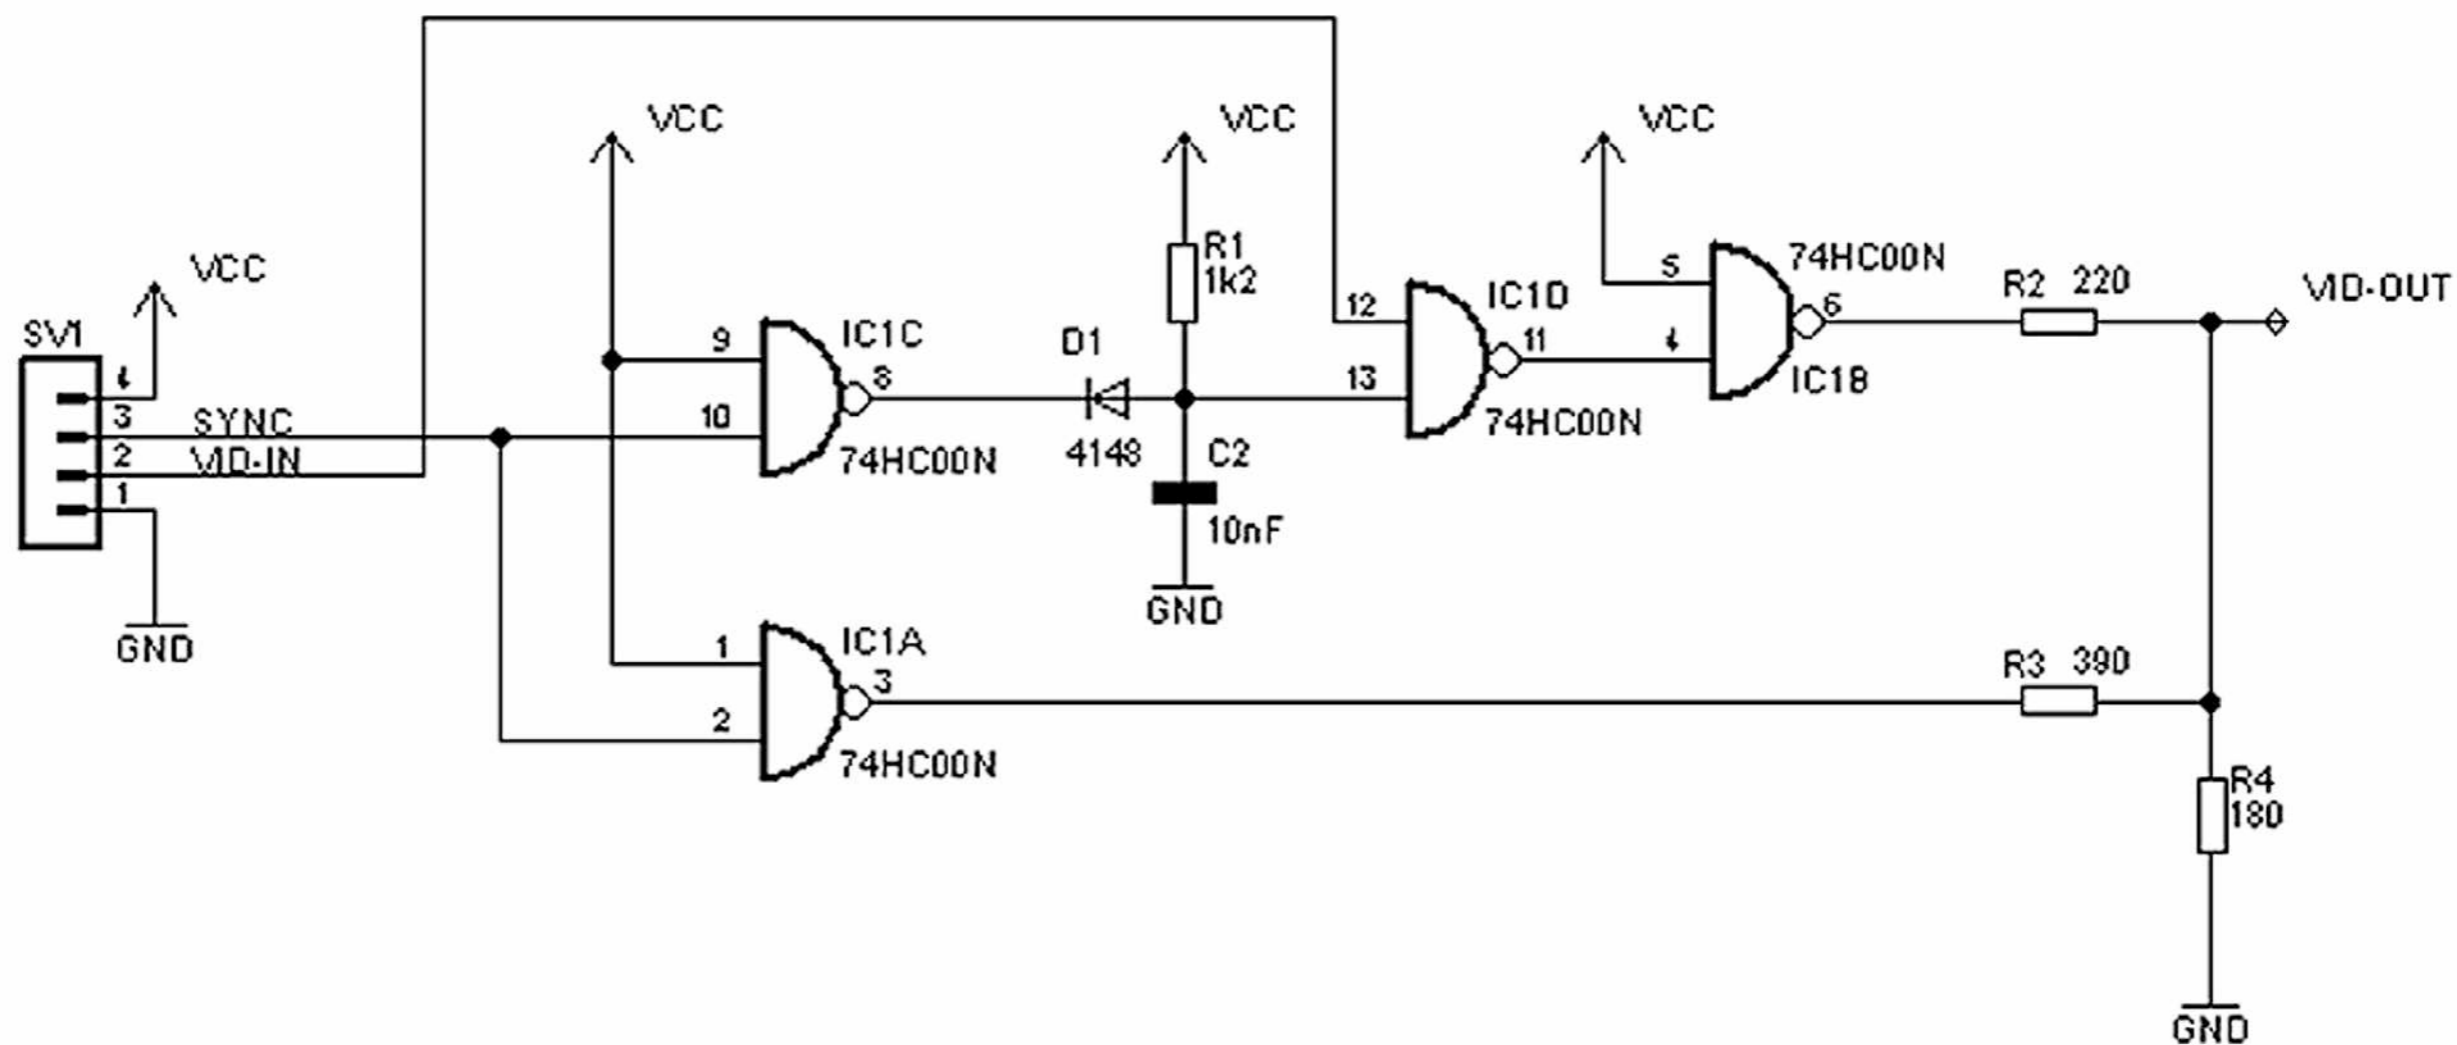

SYNC - IC20 (7486) pin 3  
 VID-IN - IC20 (7486) pin 6

IC1	R1
7400	8K2~10K
74LS00	8K2~10K
74HC00	1K2~1K5
74HCT00	2K2~2K7

Adaptador de Video Composto para TK85/CP200 <a href="http://danjovic.blogspot.com">http://danjovic.blogspot.com</a>	danjovic@hotmail.com
	TK85AV4L
	16/05/2015 02:38:49
	Sheet: 1/1