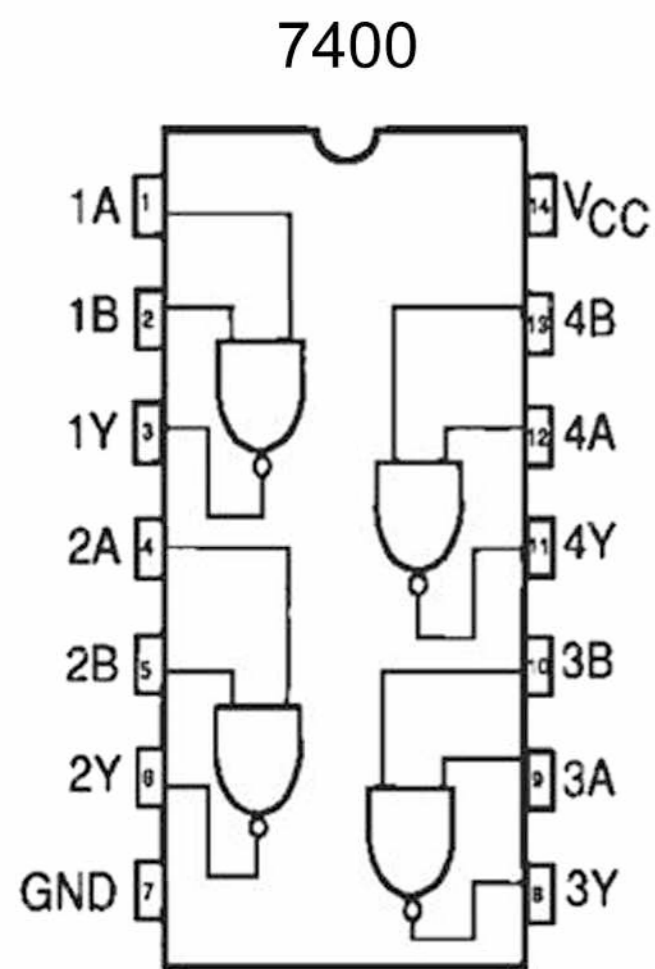

SYNC - IC20 (7486) pin 3  
 VID-IN - IC20 (7486) pin 6

IC1	R1
7400	8K2~10K
74LS00	8K2~10K
74HC00	1K2~1K5
74HCT00	2K2~2K7

Adaptador de Video Composto para TK85/CP200 <a href="http://danjovic.blogspot.com">http://danjovic.blogspot.com</a>	danjovic@hotmail.com
	TK85AV4L
	16/05/2015 02:38:49
	Sheet: 1/1